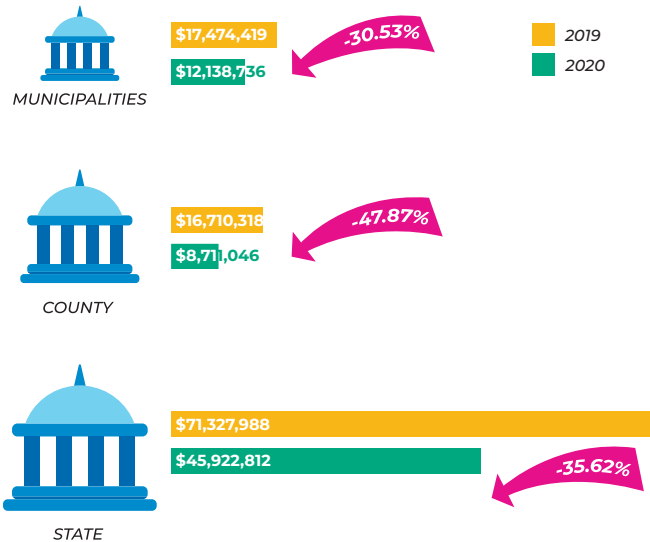

ECONOMIC CONTRIBUTION of MONTGOMERY COUNTY'S ARTS & CREATIVE INDUSTRIES

MONTGOMERY COUNTY

CHANGE IN ECONOMIC PERFORMANCE from 2019 TO 2020

OVERALL ECONOMIC CONTRIBUTIONS from CREATIVE INDUSTRIES

TAX REVENUE CONTRIBUTION CHANGE from 2019 TO 2020

KEY INDUSTRY CHANGES from 2019 TO 2020

EMPLOYMENT

ECONOMIC OUTPUT