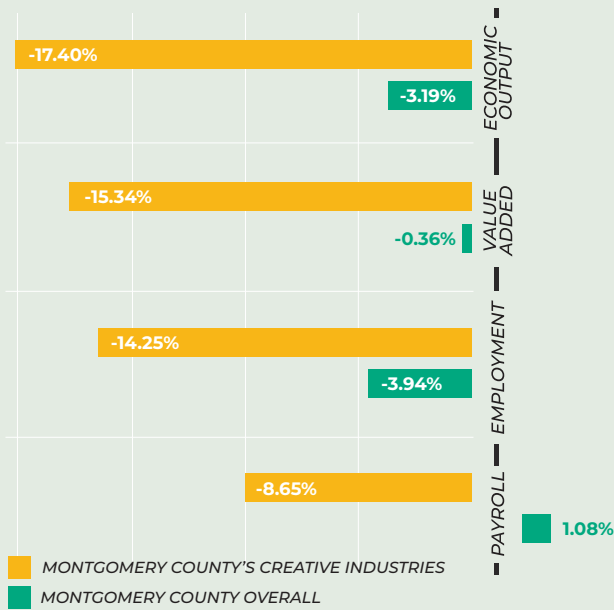

ECONOMIC CONTRIBUTION of MONTGOMERY COUNTY'S ARTS & CREATIVE INDUSTRIES

MONTGOMERY COUNTY

CHANGE IN ECONOMIC PERFORMANCE from 2019 TO 2020

OVERALL ECONOMIC CONTRIBUTIONS from CREATIVE INDUSTRIES

TAX REVENUE CONTRIBUTION CHANGE from 2019 TO 2020

KEY INDUSTRY CHANGES from 2019 TO 2020

EMPLOYMENT

ECONOMIC OUTPUT